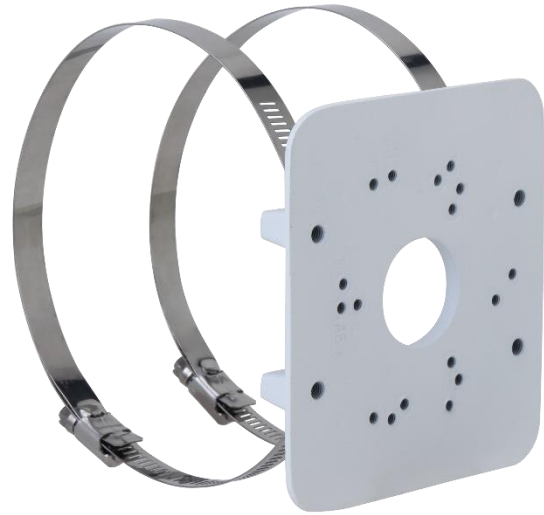

Pole Mount Bracket

LXPM01

Key Features

- Aluminum & SUS304 pole mount bracket
- White color
- Sustains a maximum load capacity of 6.61 lb
- Easy installation

Specifications

Accessories	
Weight	0.6 lb (0.27 kg)
Max. Load	6.61 lb (3.0 kg)
Materials	Aluminum & SUS304
Color	White
Dimensions (W x H x D)	125.6 x 114 x 20mm (4.94 x 4.49 x 0.79")
Mast Diameter	Φ3.15 x 5.91" (Φ 80 x 150 mm)
Pipe Thread	N/A