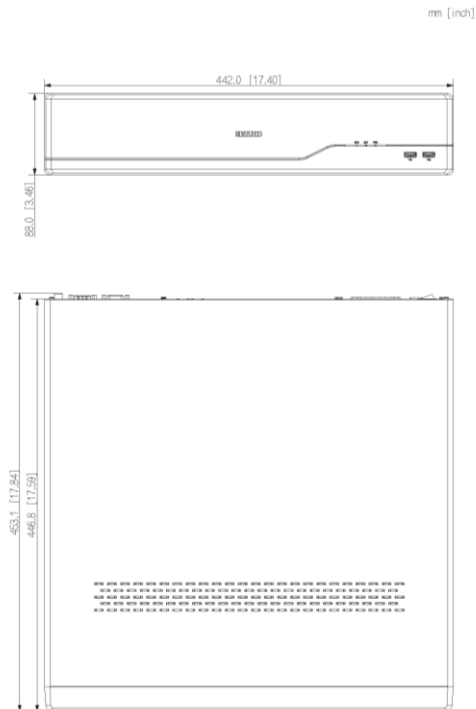

Dimensions (mm[inch])