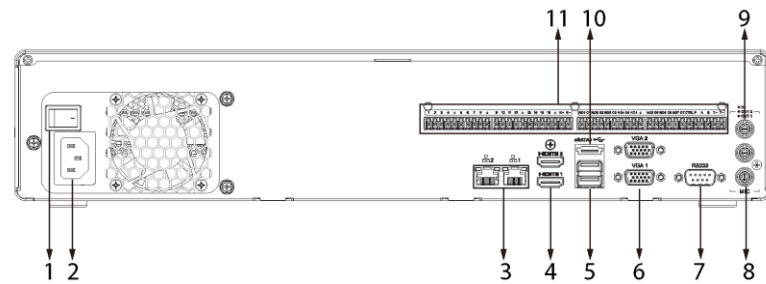

Physical Interface

No.	Description	No.	Description
1	Power Switch	7	RS232 Network Port
2	Power Supply	8	Audio Out, RCA Connector
3	LAN Network Port	9	Audio In, RCA Connector
4	HDMI Ports	10	eSATA Port
5	USB Ports	11	Alarm In / Out
6	VGA Ports