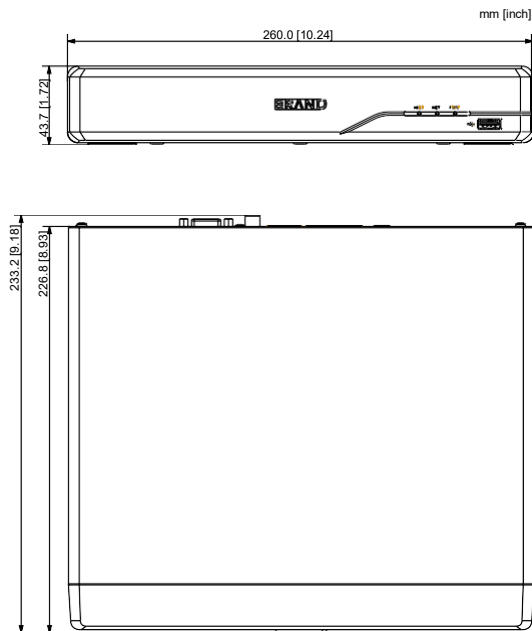

Specifications

LXN7104-P4

Audio / Video	
IP Video Input	4 channels
Recording Resolutions	3, 4, 5, 6, 8 MP; 720, 1080p; CIF; VGA; D1
HDMI Output Resolutions	4K (3840 × 2160), 1920 × 1080, 1280 × 1024, 1280 × 720
VGA Output Resolutions	1920 × 1080, 1280 × 1024, 1280 × 720
Two-way Audio Input	1-ch, RCA
Audio Output	1-ch, RCA
Third-party Camera Access	ONVIF; RTSP
Decoding	
Decoding Formats	Smart Encoding; MJPEG; H.264; H.264H; H.264B; H.265
Live View / Playback Resolutions	3, 4, 5, 6, 8 MP; 720, 1080p; CIF; VGA; D1
Decoding Capacity	2 ch @ 8 MP / 8 ch @ 1080p
Synchronous Playback	1, 4 views
Intelligent Functions	
MD 2.0	4-ch, IMD by camera
VCA's	4-ch, line crossing by camera
Face Detection	4-ch, by camera
License Plate Recognition	4-ch, by camera
Smart Search	By target classification, images by channel, time and event type
Network	
Incoming Bandwidth	80 Mbps
Outgoing Bandwidth	60 Mbps
Network Protocols	HTTP; HTTPS; TCP/IP; IPv4 / IPv6; UPnP; SNMP; RTSP; UDP; SMTP; NTP; DHCP; DNS; DDNS
Network Interface	1 x RJ-45 10/100 Mbps self-adaptive Ethernet interface
PoE Interface	4 x RJ-45 10/100 Mbps self-adaptive Ethernet interface
PoE Standard	IEEE 802.3 af/at
Mobile Phone Access	Pro-X
Auxiliary Interfaces	
SATA	1 x SATA
Capacity	Up to 10 TB per hard disk
USB	Front panel: 1 x USB 2.0; rear panel: 1 x USB 2.0
General	
Power Supply	48, 53 VDC, 1.25 A / 1.13 A
Power Consumption	< 10 W (HDD not included,) Total output power of PoE is 36 W, the maximum output power of a single port is 25.5 W
Operating Temperature	14° to 131° F (-10° to 55° C)
Operating Humidity	10% to 93%
Dimensions (W × L × H)	10.24 × 9.18 × 1.72" (260.0 × 233.2 × 43.7 mm)
Weight	4.08 lb (1.85 kg), without HDD
Certifications	FCC: Part 15 Subpart B

Dimensions (mm [inch])

Physical Interface

No.	Description	No.	Description
1	PoE Ports	6	Audio out, RCA Connector
2	LAN Network Port	7	VGA Port
3	Audio in, RCA Connector	8	HDMI Port
4	Power Supply	9	Ground
5	USB Ports		