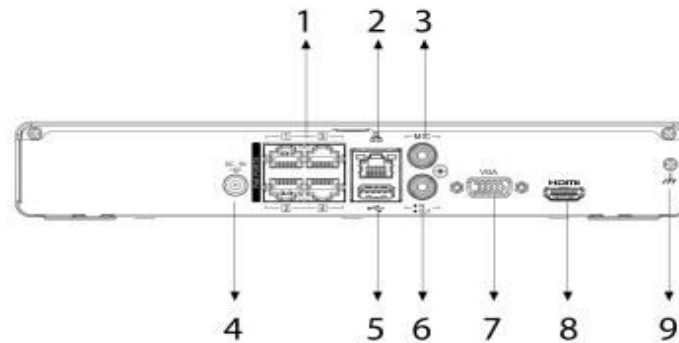

Specifications

LXN7104-P4

Audio / Video	
IP Video Input	4 channels
Recording Resolutions	3, 4, 5, 6, 8 MP; 720, 1080p; CIF; VGA; D1
HDMI Output Resolutions	4K (3840 × 2160), 1920 × 1080, 1280 × 1024, 1280 × 720
VGA Output Resolutions	1920 × 1080, 1280 × 1024, 1280 × 720
Two-way Audio Input	1-ch, RCA
Audio Output	1-ch, RCA
Third-party Camera Access	ONVIF; RTSP
Decoding	
Decoding Formats	Smart Encoding; MJPEG; H.264; H.264H; H.264B; H.265
Live View / Playback Resolutions	3, 4, 5, 6, 8 MP; 720, 1080p; CIF; VGA; D1
Decoding Capacity	2 ch @ 8 MP / 8 ch @ 1080p
Synchronous Playback	1, 4 views
Intelligent Functions	
MD 2.0	4-ch, IMD by camera
VCA's	4-ch, line crossing by camera
Face Detection	4-ch, by camera
License Plate Recognition	4-ch, by camera
Smart Search	By target classification, images by channel, time and event type
Network	
Incoming Bandwidth	80 Mbps
Outgoing Bandwidth	60 Mbps
Network Protocols	HTTP; HTTPS; TCP/IP; IPv4 / IPv6; UPnP; SNMP; RTSP; UDP; SMTP; NTP; DHCP; DNS; DDNS
Network Interface	1 x RJ-45 10/100 Mbps self-adaptive Ethernet interface
PoE Interface	4 x RJ-45 10/100 Mbps self-adaptive Ethernet interface
PoE Standard	IEEE 802.3 af/at
Mobile Phone Access	Pro-X
Auxiliary Interfaces	
SATA	1 x SATA
Capacity	Up to 10 TB per hard disk
USB	Front panel: 1 x USB 2.0; rear panel: 1 x USB 2.0
General	
Power Supply	48, 53 VDC, 1.25 A / 1.13 A
Power Consumption	< 10 W (HDD not included,) Total output power of PoE is 36 W, the maximum output power of a single port is 25.5 W
Operating Temperature	14° to 131° F (-10° to 55° C)
Operating Humidity	10% to 93%
Dimensions (W × L × H)	10.24 × 9.18 × 1.72" (260.0 × 233.2 × 43.7 mm)
Weight	4.08 lb (1.85 kg), without HDD
Certifications	FCC: Part 15 Subpart B

Dimensions (mm [inch])

Physical Interface

No.	Description	No.	Description
1	PoE Ports	6	Audio out, RCA Connector
2	LAN Network Port	7	VGA Port
3	Audio in, RCA Connector	8	HDMI Port
4	Power Supply	9	Ground
5	USB Ports		