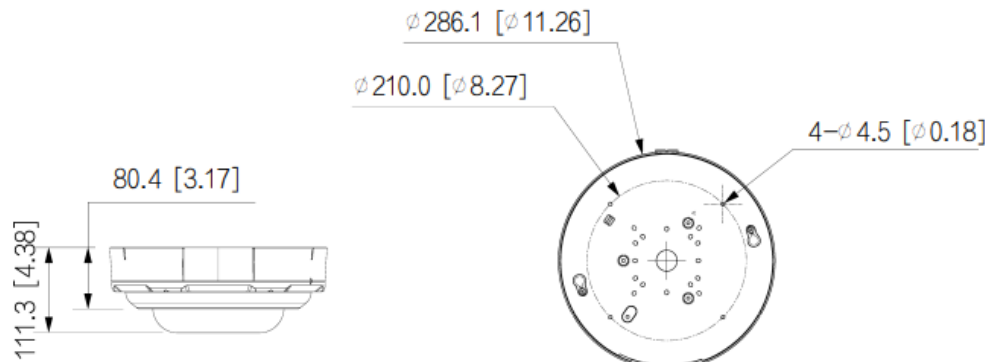

Dimensions (mm[inch])