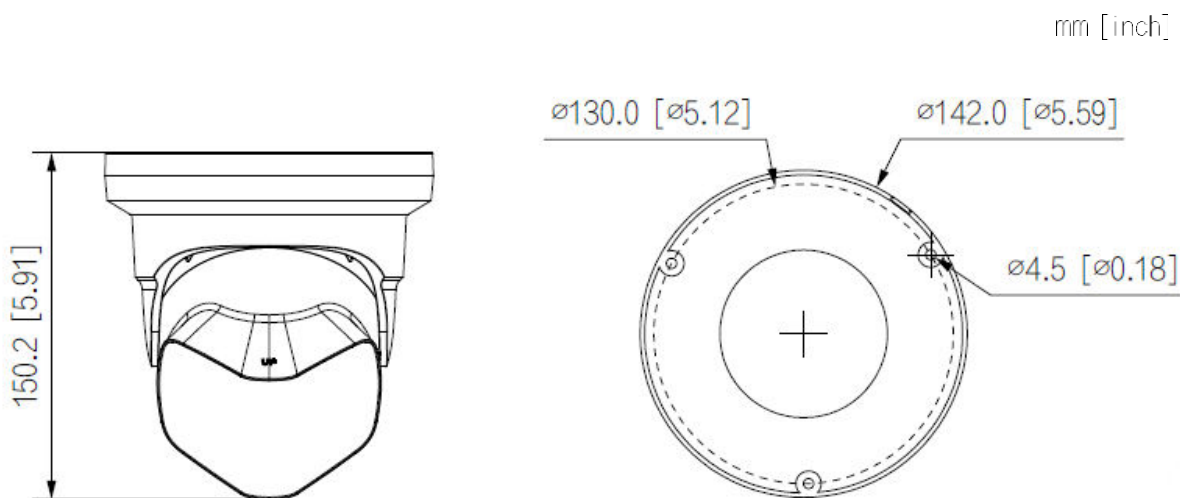

Network	
Protocols	IPv4, IPv6, HTTP, HTTPS, TCP, UDP, ARP, RTP, RTSP, RTCP, RTMP, SMTP, FTP, SFTP, DHCP, DNS, DDNS, QoS, UPnP; NTP, Multicast, ICMP, IGMP, NFS, PPPoE, 802.1x, SNMP
Interoperability	ONVIF (Profile S / Profile G / Profile T), API, P2P
Storage	FTP, SFTP, MicroSD Card (supports max. 256 G), NAS
Web Browser	IE, Chrome, Firefox
Client	PRO-X, X Station
Interface	
Audio I/O	1 channel (RCA port) in, 1 channel (RCA port) out
Alarm I/O	1 channel in: 5 mA, 3 - 5 VDC, 1 channel out: 300 mA, 12 VDC
Network	RJ-45 (10/100 Base-T)
General	
Power	12 VDC / PoE (802.3af), < 10.8 W
Housing	Aluminum alloy body, except for trim ring
Dimensions	5.91 × Φ 5.59" (150.2 × Φ 142.0 mm)
Operating Conditions	-40° to 140° F (-40° to 60°C); less than 95% RH
Storage Conditions	-40° to 140° F (-40° to 60°C)
Protections	IP67
Net Weight	2.20 lb (1.0 kg)
Gross Weight	2.76 lb (1.25 kg)
Certifications	FCC

Dimensions (mm[inch])