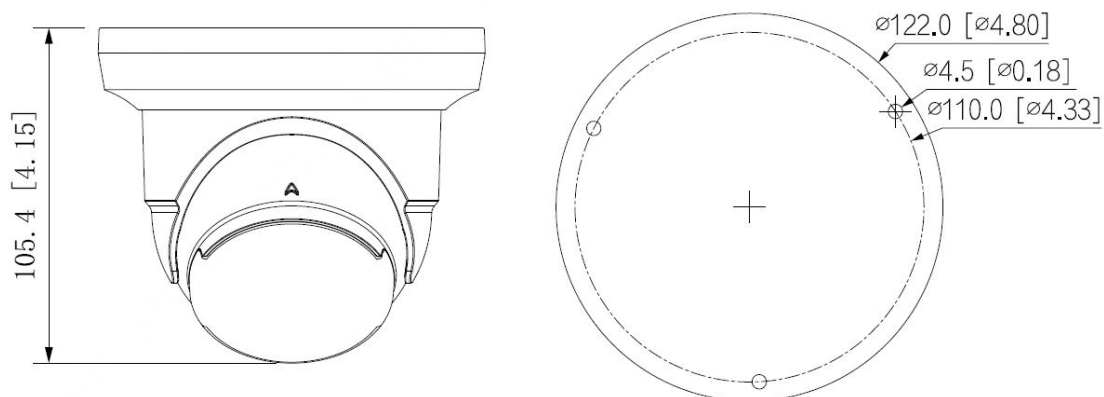

Protocols	IPv4, IPv6, HTTP, HTTPS, TCP, UDP, ARP, RTP, RTSP, RTCP, RTMP, SMTP, FTP, SFTP, DHCP, DNS, DDNS, QoS, UPnP, NTP, Multicast, ICMP, IGMP, NFS, PPPoE, 802.1x, SNMP
Interoperability	ONVIF(Profile S / Profile G / Profile T), API, P2P
Storage	FTP, SFTP, MicroSD Card (supports up to 256 GB), Cloud, NAS
Web Browsers	IE: IE8, IE9, IE11, Chrome, Firefox
Client	PRO-X, X Station
Interface	
Network	RJ-45 (10/100 Base-T)
General	
Power	12 VDC / PoE (802.3 af), < 7.7 W
Housing	Aluminum alloy body, except for trim ring
Dimensions	4.15 × Φ 4.8" (105.4 × Φ 122.0 mm)
Operating Conditions	-40° to 140° F (-40° to 60° C), less than 95%
Storage Conditions	-40° to 140° F (-40° to 60° C)
Protections	IP67
Net Weight	1.2 lb (0.55 kg)
Gross Weight	1.5 lb (0.69 kg)
Certifications	FCC

Dimensions (mm[inch])

mm [inch]