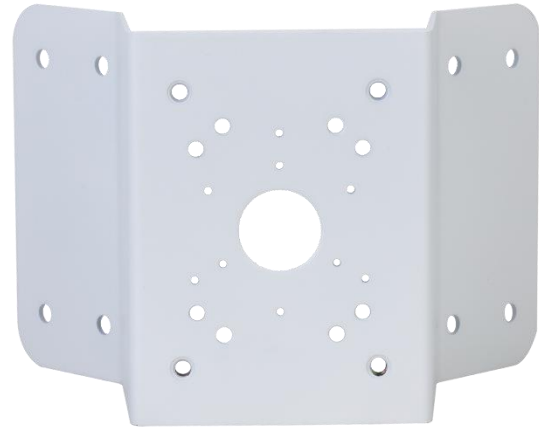

## *Corner Mount Bracket*

# LXCM01

### Key Features

- SECC corner mount bracket
- White color
- Sustains a maximum load capacity of 22.05 lb
- Easy installation

## Accessories

Weight	3.75 lb (1.7 kg)
Max. Load	22.05 lb (10.0 kg)
Materials	SECC
Color	White
Dimensions (W x H x D)	9.57 x 6.69 x 5.43" (243.0 x 170.0 x 138.0 mm)
Pipe Thread	N/A