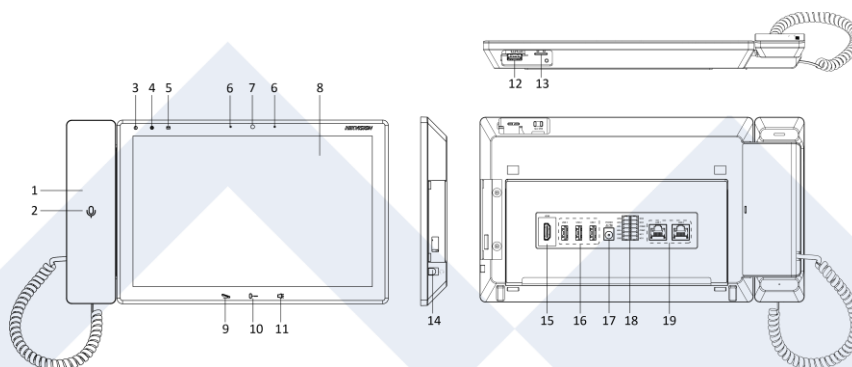

Installation	Table mounting & wall mounting
Indicator	3
Weight	Net weight: 1.285 kg (2.8 lb) Gross weight: 2.305 kg (5.0 lb)
Protective level	/
Working humidity	10% to 90% (no-condensing)
Dimension (W × H × D)	292 mm × 166 mm × 31 mm (11.5" × 6.5" × 1.2")
Battery	/
Power supply	12 VDC, standard PoE (LAN1)
Application environment	Indoor
Power consumption	≤ 12 W
Language	English, French, Portuguese (Europe), Spanish (Europe), Russian, German, Italian, Polish, Arabic, Turkish, Vietnamese, Hungarian, Dutch, Romanian, Czech, Bulgarian, Ukrainian, Croatian, Serbian, Lithuanian, Estonian, Latvian, Norwegian, Greek, Danish

▪ Physical Interface

No.	Description	No.	Description
1	Phone	11	Speaker Button
2	Phone Indicator(Reserved)	12	Goose Neck Microphone Interface
3	Power Indicator	13	TF Card Slot
4	Alarm Indicator	14	Earphone Interface
5	Information Indicator	15	HDMI
6	Microphone	16	USB Interface
7	Camera	17	Power Interface
8	Screen	18	Terminals
9	Answer/Hang Up Button	19	Network Interface
10	Unlock Button