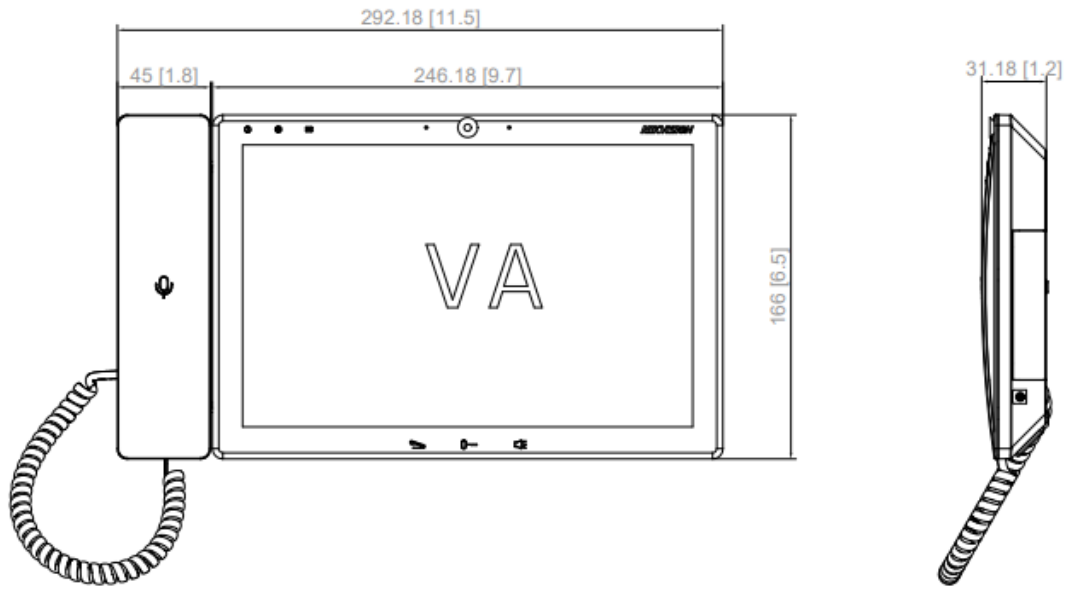

▪ Specification

System parameters	
Operation system	Android 7.1
ROM	8 GB
RAM	2 GB
Processor	Embedded high performance processor
Display parameters	
Screen size	10.1-inch
Operation method	Capacitive touch screen
Type	Colorful IPS
Resolution	1280 × 800
Video parameters	
Lens	/
Resolution	2 MP
FOV	Horizontal: 64.1°, Vertical: 48.1°, Diagonal: 80.2°
Wide dynamic range (WDR)	/
Supplement light	/
Video compression standard	Main stream: H.264; Sub-stream: H.264
Audio parameters	
Audio input	Built-in omnidirectional microphone, external speaker, external goose neck microphone, external earphone (3.5 mm)
Audio compression standard	G.711U, G.711A
Audio output	Built-in loudspeaker, external speaker, external voice box or earphone (3.5 mm)
Audio compression bitrate	64 Kbps
Audio quality	Noise suppression and echo cancellation
Volume adjustment	Adjustable
Capacity	
Linked network camera capacity	128
Linked intercom device capacity	10,000
Network parameters	
Network protocol	TCP/IP, SIP, RTSP
Wi-Fi	/
3G/4G	/
Zigbee	/
Device interfaces	
Alarm input	2 (reserved)
Network interface	2
TAMPER	/
RS-485	1 (reserved)
USB	3
TF card	Support TF card, up to 128 G
Lock control	2 relays (reserved)
General	
Button	3 touch buttons

Installation	Table mounting & wall mounting
Indicator	3
Weight	Net weight: 1.285 kg (2.8 lb) Gross weight: 2.305 kg (5.0 lb)
Protective level	/
Working humidity	10% to 90% (no-condensing)
Dimension (W × H × D)	292 mm × 166 mm × 31 mm (11.5" × 6.5" × 1.2")
Battery	/
Power supply	12 VDC, standard PoE (LAN1)
Application environment	Indoor
Power consumption	≤ 12 W
Language	English, French, Portuguese (Europe), Spanish (Europe), Russian, German, Italian, Polish, Arabic, Turkish, Vietnamese, Hungarian, Dutch, Romanian, Czech, Bulgarian, Ukrainian, Croatian, Serbian, Lithuanian, Estonian, Latvian, Norwegian, Greek, Danish

▪ Dimension

Unit:mm [inch]

SCALE	1:1
-------	-----