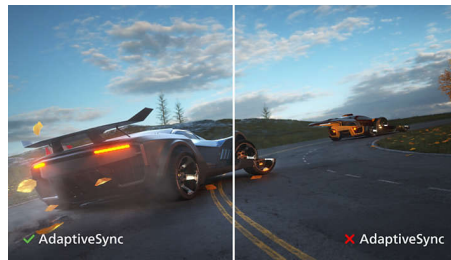

Adaptive-Sync technology

Gaming shouldn't be a choice between choppy gameplay or broken frames. Get fluid, artifact-free performance at virtually any framerate with Adaptive-Sync technology, smooth quick refresh and ultra-fast response time.